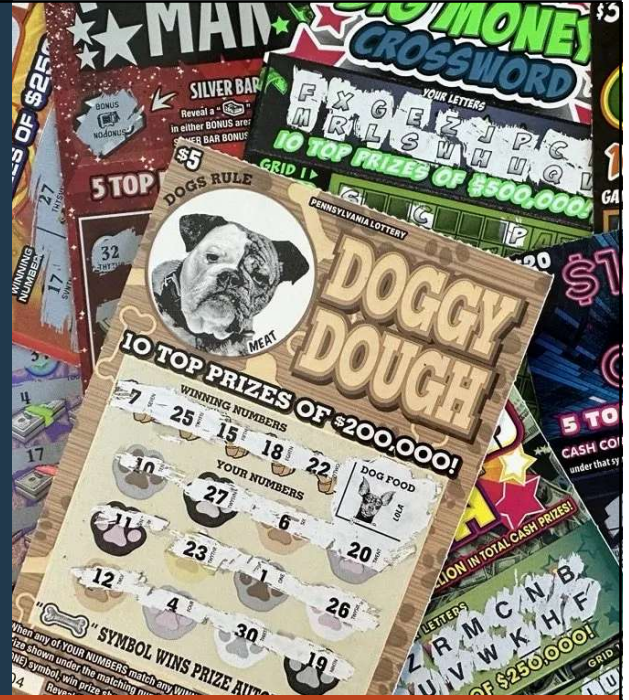

1

2

● LIVE AUCTION ITEM

Ceramic Trout Magnets

Made by LCCTC Former Electro Mechanical Engineering Student

3

● LIVE AUCTION ITEM

Summer Day Gift Bag

Donated by Tim Klein,
LCCTC Director of Facilities

What's included:

- Bogg bag
- beach towel
- sunscreen
- FOTR water bottle

4

● LIVE AUCTION ITEM

Lottery Tickets

Donated by LCCTF

5

● LIVE AUCTION ITEM

Gardening Basket with Metal Butterflies

Made by LCCTC Intro to Manufacturing Students at Mount Joy Campus

What's included:

- Butterfly & Dragonfly garden stakes
- Gardening gloves
- Trowel
- Seeds

6

● LIVE AUCTION ITEM

Cookie Tower

Made by The Intro to Culinary,
Mt. Joy Students

7

● LIVE AUCTION ITEM

Framed Photos

Donated by LCCTC
Photography &
Multimedia
Communications
Students