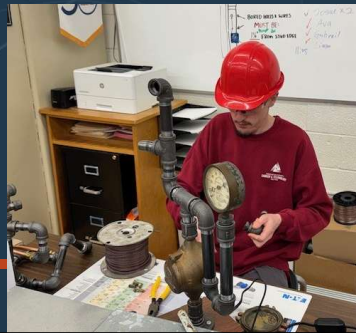

● LIVE AUCTION ITEM

Steampunk Lamp

Made by Plumbing and Electrical Construction Programs

31

● LIVE AUCTION ITEM