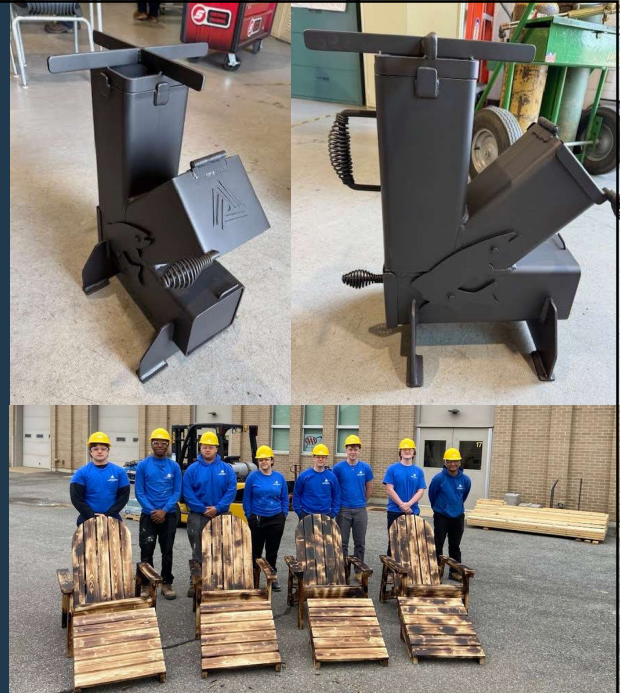

Made by LCCTC Intro to Manufacturing
and Intro to Construction Students at
Willow Street Campus

What's included:

- 4 Adirondack chairs
- 1 rocket stove

21

● LIVE AUCTION ITEM

Bevanda Sperse Drink Dispenser