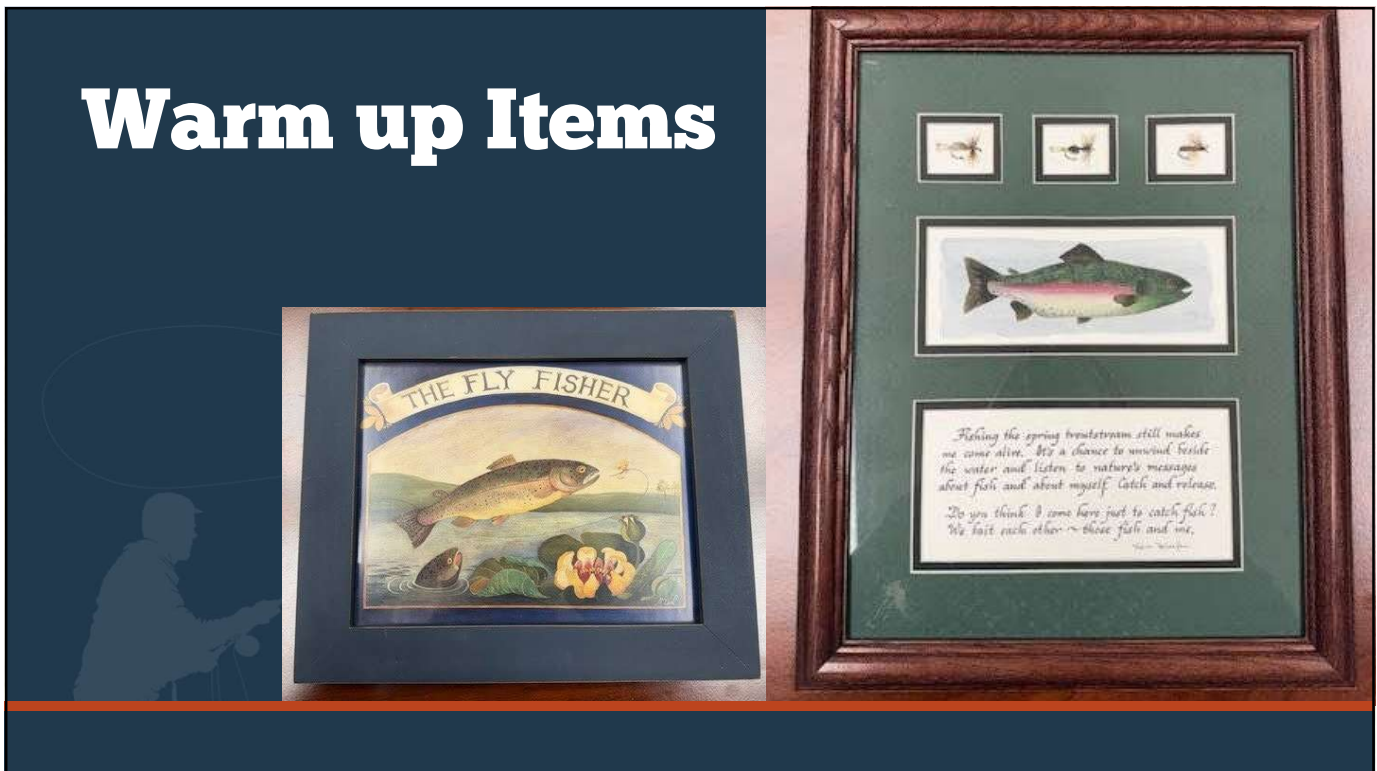

1

2

● LIVE AUCTION ITEM

Ceramic Trout Magnets

Made by LCCTC Former Electro Mechanical Engineering Student

3

● LIVE AUCTION ITEM

Summer Day Gift Bag