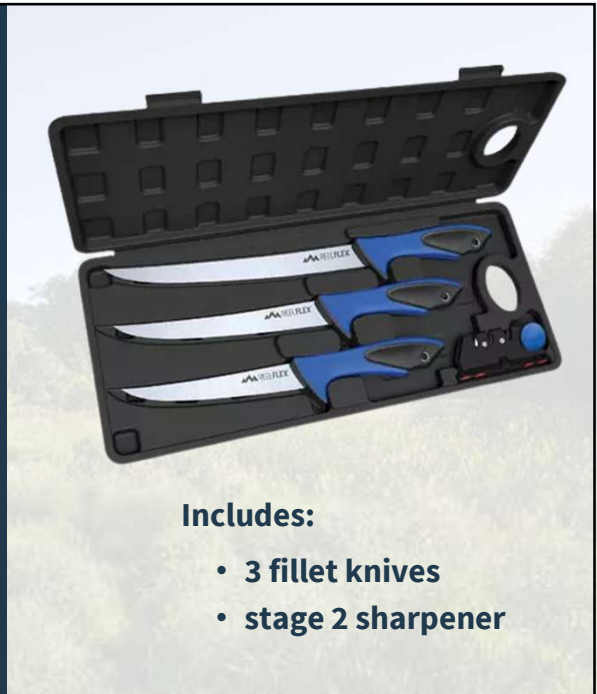

Includes:

- 3 fillet knives
- stage 2 sharpener

40

● LIVE AUCTION ITEM

Bevanda Lunchbox

Donated by Bevanda

10 quart
with
magnetic
ice packs!

BEVANDA
VERGE 10